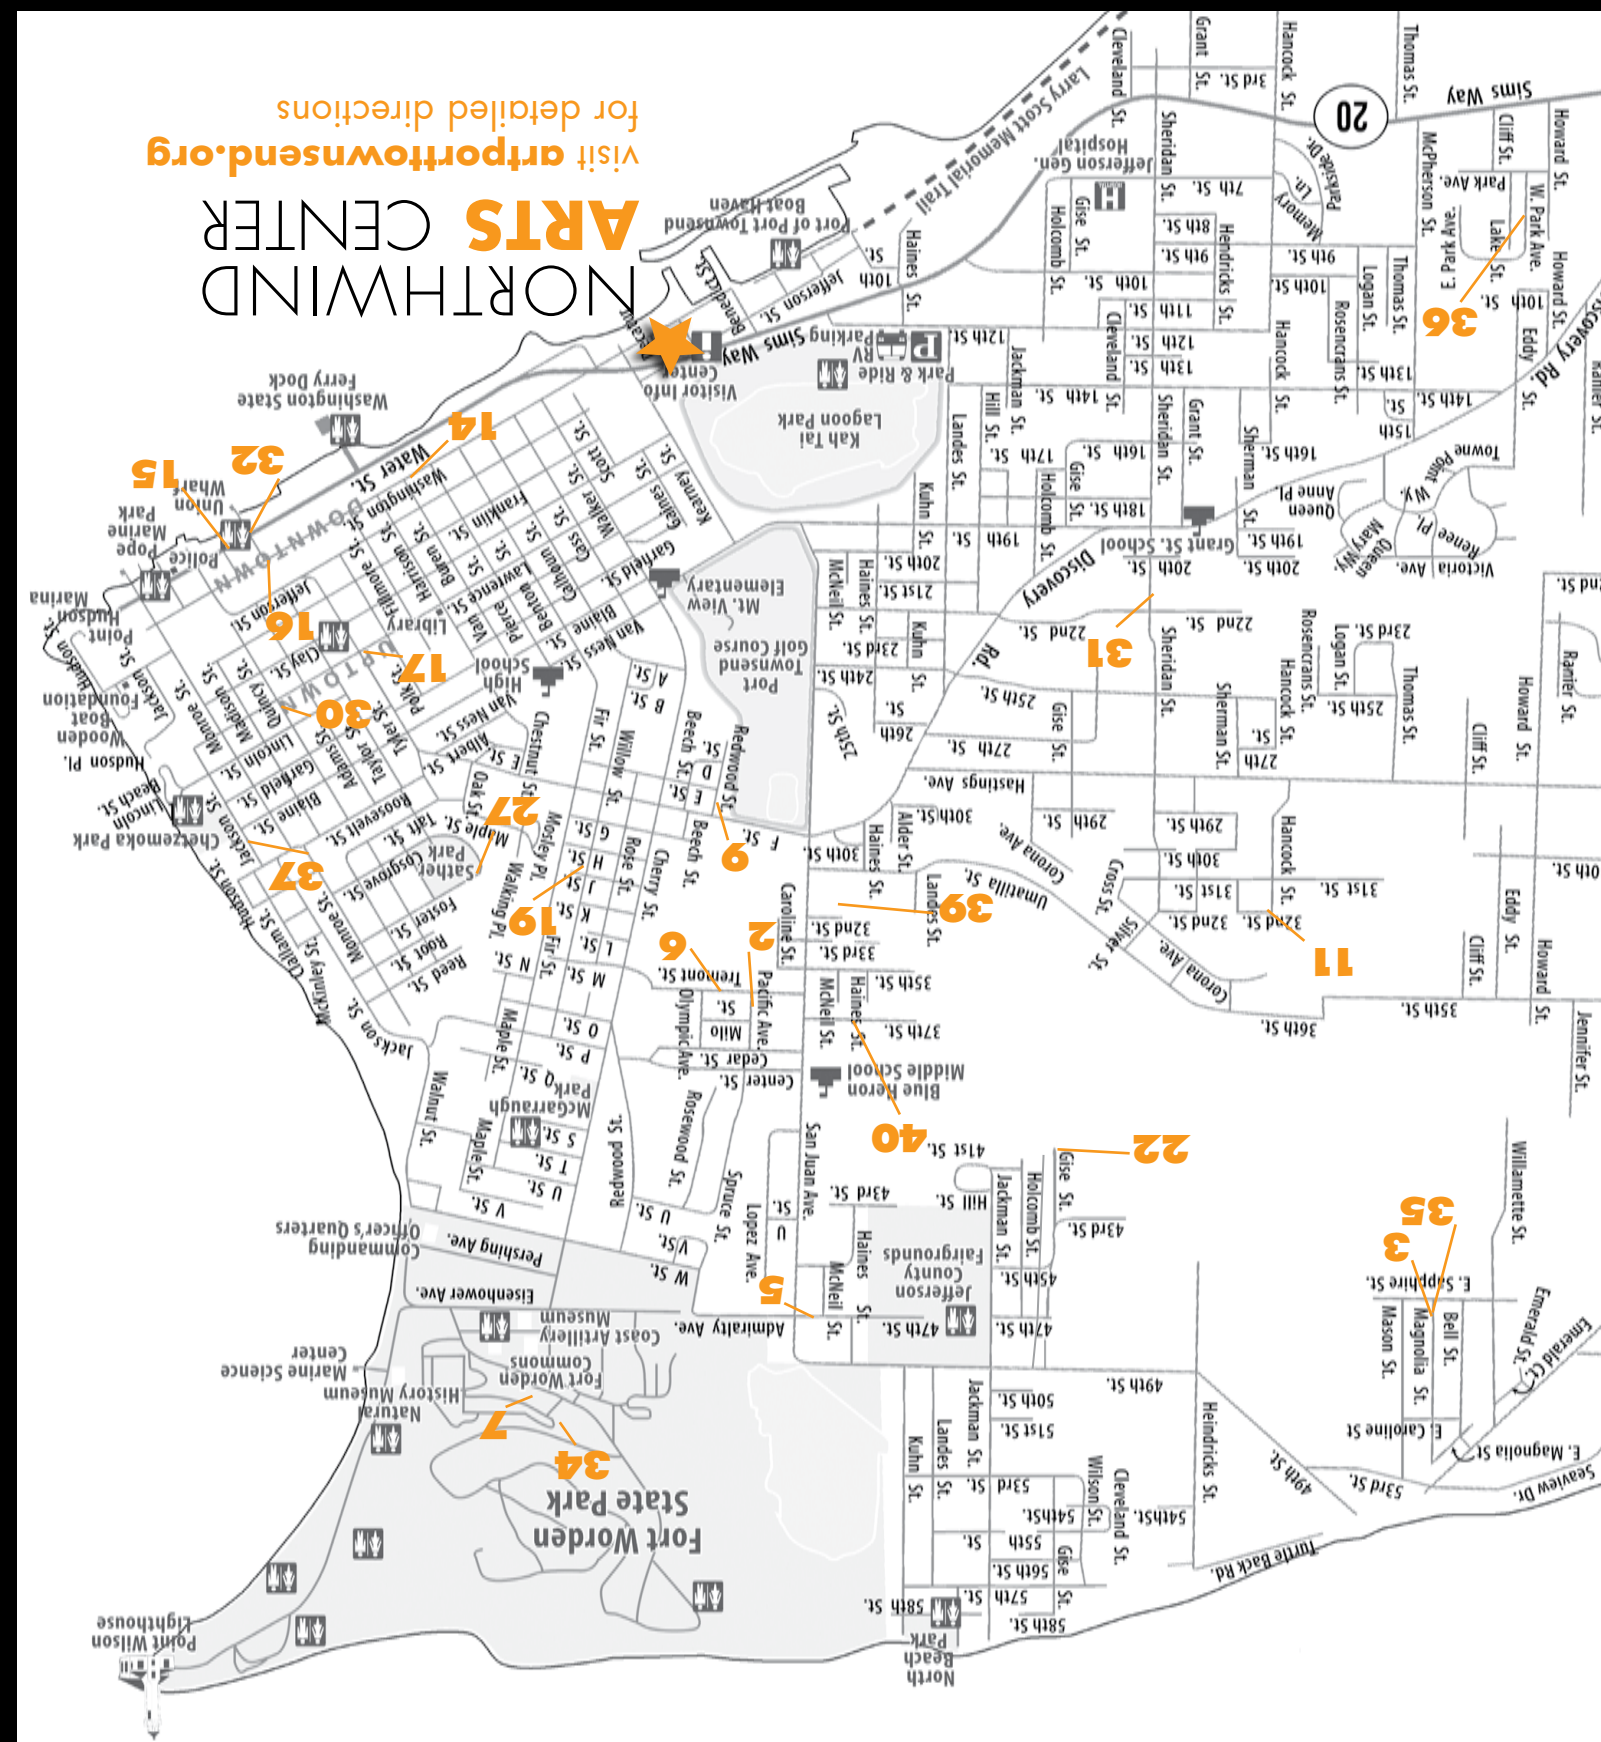

ART

artporttownsend.org

visit artporttownsend.org for detailed directions

Some studios are open throughout the year. Contact individual artists for information.

1. 1 Michael Berman Photography
2. 2 Lori Bernstein Ceramics
3. 3 John Boles Original wood lamps
4. 4 George Chechopoulos Ceramics & tile
5. 5 Sofia Christine Cast paper baskets
6. 6 Heather Cole Gatto Sculpture
7. 7 Corvidae Press Printmakers
8. 8 Judy Courtwright Pottery
9. 9 Sakura Onuma Davis Pottery
10. 10 Keidren Devos Baskets
11. 11 Kate Dwyer Oil painting on glass
12. 12 David Eisenhour Sculpture
13. 13 Frank Eitel Pottery - wet pastel
14. 14 Kathy Francis Oil painting
15. 15 Max Grover Pottery & books
16. 16 Elisabeth Haigh Pottery, pastels
17. 17 Michael Hsieh Pottery
18. 18 True Heart Masks
19. 19 Phoebe Huffman Ceramics
20. 20 Charles W. Hffland Stone/steel/wood sculpture
21. 21 Jim Jacobson Pottery
22. 22 Margorie Illman Pottery
23. 23 Tom Joy & Sara Mall Johnson Sculpture
24. 24 David Lesser Sculpture
25. 25 Walter Massey Sculpture
26. 26 Dennis McDaniell Wood, stone, ceramic, sculpture
27. 27 Elizabeth Merrill Weaving
28. 28 Arliss Newcomb Stone sculpture
29. 29 Sandra Offutt Oil painting
30. 30 Jeryl Parker Pottery & drawings
31. 31 Royetta & Jerry Ferrell Glass etchings
32. 32 Martha Pfanschmidt Encased/kiln formed glass
33. 33 Port Townsend Foundry Metal art foundry
34. 34 Port Townsend School of Woodworking Woodworking
35. 35 Deanna Pumpilin Prints
36. 36 Gunter Reimnitz Sculpture
37. 37 Seth Roland Wood furniture
38. 38 Henner Schröder Cast glass sculpture
39. 39 Larissa Spafford Glass beads
40. 40 Janice Speck Felt products
41. 41 Mark Stevenson & Sarah Ohman Sculpture

ART STUDIO TOUR

ART

PORT TOWNSEND

Presented by:

Northwind ARTS Alliance
Port Townsend Arts Commission

Benefactors

Sponsors

Akamai Art & Glass Supply, Inc.
Olympic Art & Office
Gooding & O'Hara, P.S.
Salal Cafe

Contributors

Ancestral Spirits Gallery
David T. Chuljian, DDS
Elevated Ice Cream & Candy Shop
First Federal
The Food Co-op
The Green Eye Shade, Inc.
Jack E. Marley
Khu Larb Thai Co.
Max Grover Gallery
Rainshadow Properties, Inc.
Solum & Herbe

Calendar

October 3 - 26

- Art Port Townsend Juried Show

October 3

- Awards Ceremony and Reception 7 PM

October 4

- Juried Show Exhibition Opens 12 PM
- Discussion with Barbara Shaiman 1 PM
- Studio Tour Preview Show Opens 4 PM
  940 Washington Street
- Art Walk 5:30 - 8 PM

October 11 - 12

- Art Studio Tour 10 a.m. - 4 PM
  see individual studio address

October 12

- Studio Tour Preview Show Closes 4 PM

October 23

- Poetry "Read-In" 7 PM

October 26

- Juried Show Exhibition Closes 5 PM

All events except as noted are at
NORTHWIND ARTS CENTER

northwindarts.org
artporttownsend.org

Graphic Design by Gay Stack

360-379-1086
artporttownsend.org

NORTHWIND
ARTS CENTER

2409 Jefferson Street Port Townsend WA
Thursday - Monday noon to 5 PM